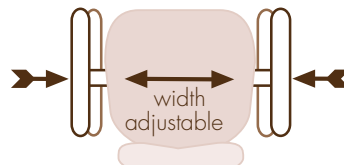

arm swings away when not required (additional option)

Designed, as all the arms, to attach to any seat in the Chairs Limited. collection. This arm is width adjustable, customizing the sitting area. An additional option allows you to swing the arm away completely.

tactile pads move with you depending on your task

Designed specifically for computer-intensive environments. The Jelly Bean will comfortably support your arm whether you are working on a keyboard or with a mouse. This arm is also width adjustable, customizing the sitting area.

Designed with a strong steel core and comfortable cushioned surface, the International arm has no edges to catch or tear at suit jacket pockets. This arm is also width adjustable, customizing the sitting area.