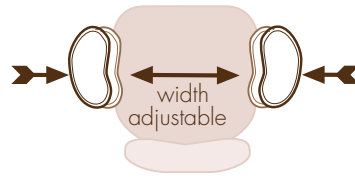

arm swings away when not required (additional option)

Designed, as all the arms, to attach to any seat in the Chairs Limited. collection. This arm is width adjustable, customizing the sitting area. An additional option allows you to swing the arm away completely.

tactile pads move with you depending on your task

Designed specifically for computer-intensive environments. The Jelly Bean will comfortably support your arm whether you are working on a keyboard or with a mouse. This arm is also width adjustable, customizing the sitting area.

Designed with a strong steel core and comfortable cushioned surface, the International arm has no edges to catch or tear at suit jacket pockets. This arm is also width adjustable, customizing the sitting area.